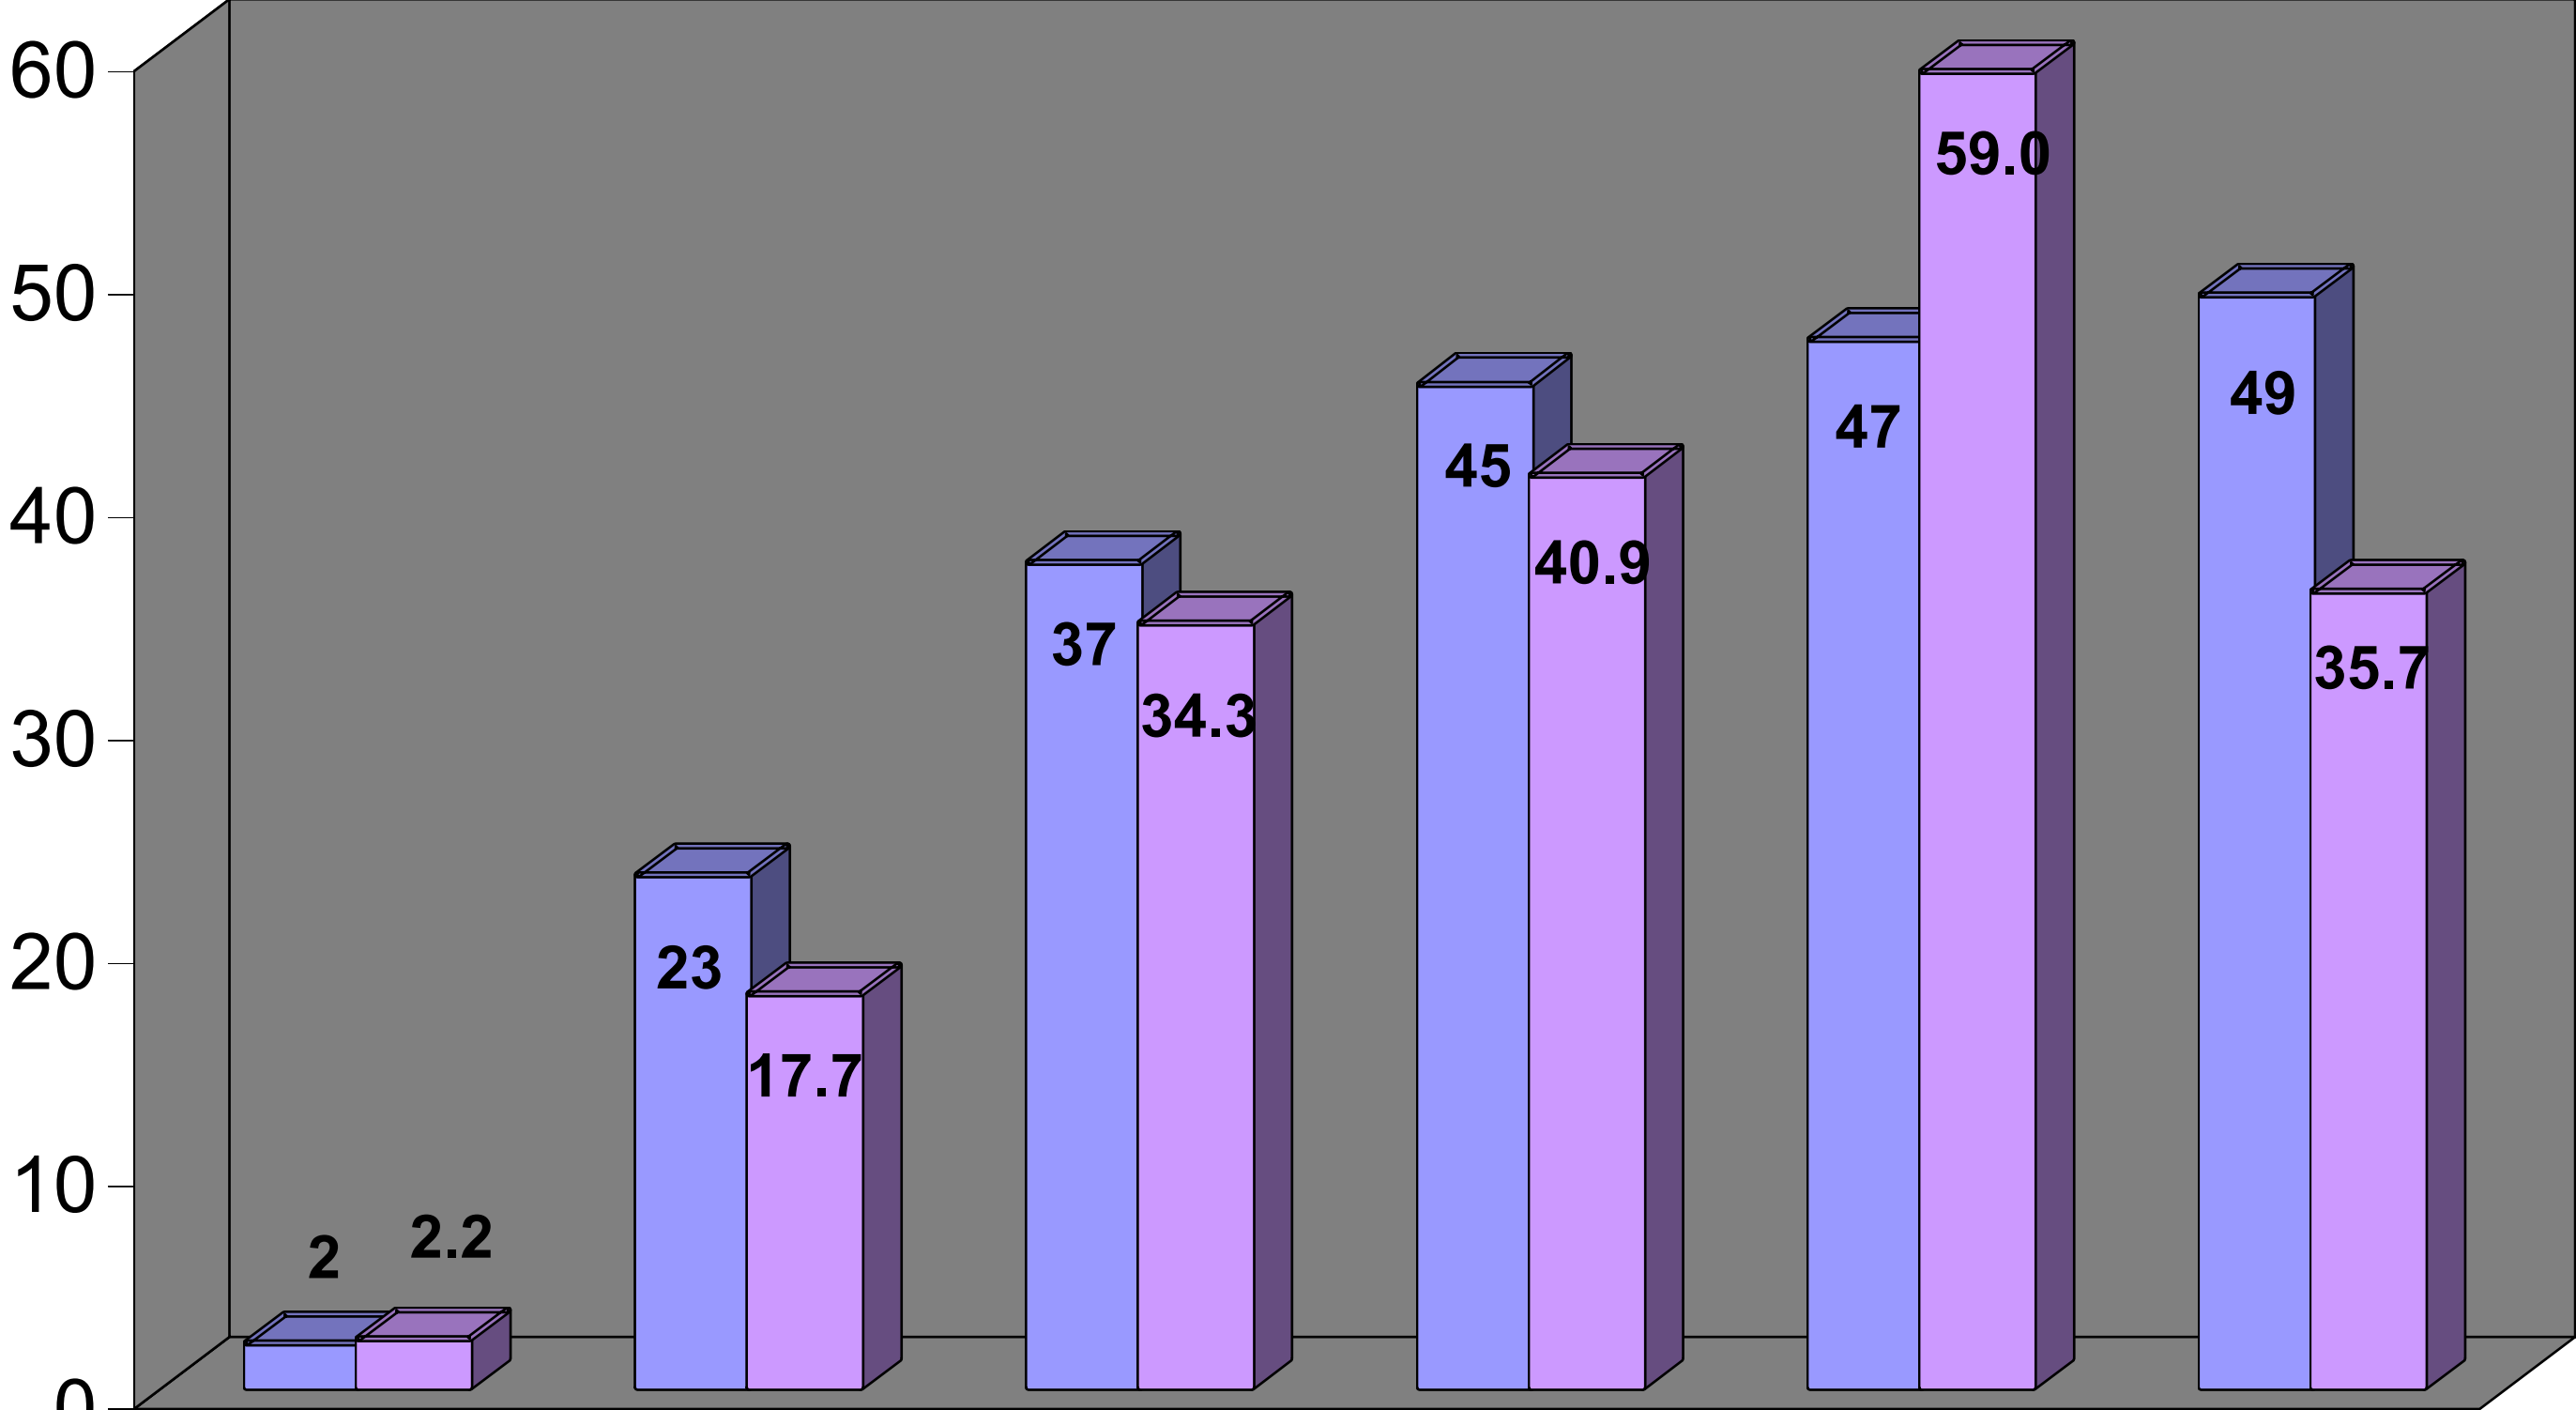

CPTC Historical International Enrollment

	2001-2002	2002-2003	2003-2004	2004-2005	2005-2006	2006-2007*
Unduplicated Headcount	2	23	37	45	47	49
Annualized FTEs	2.17	17.67	34.29	40.92	59.03	35.72

Source: Data Warehouse
 * Data as of Winter 2007